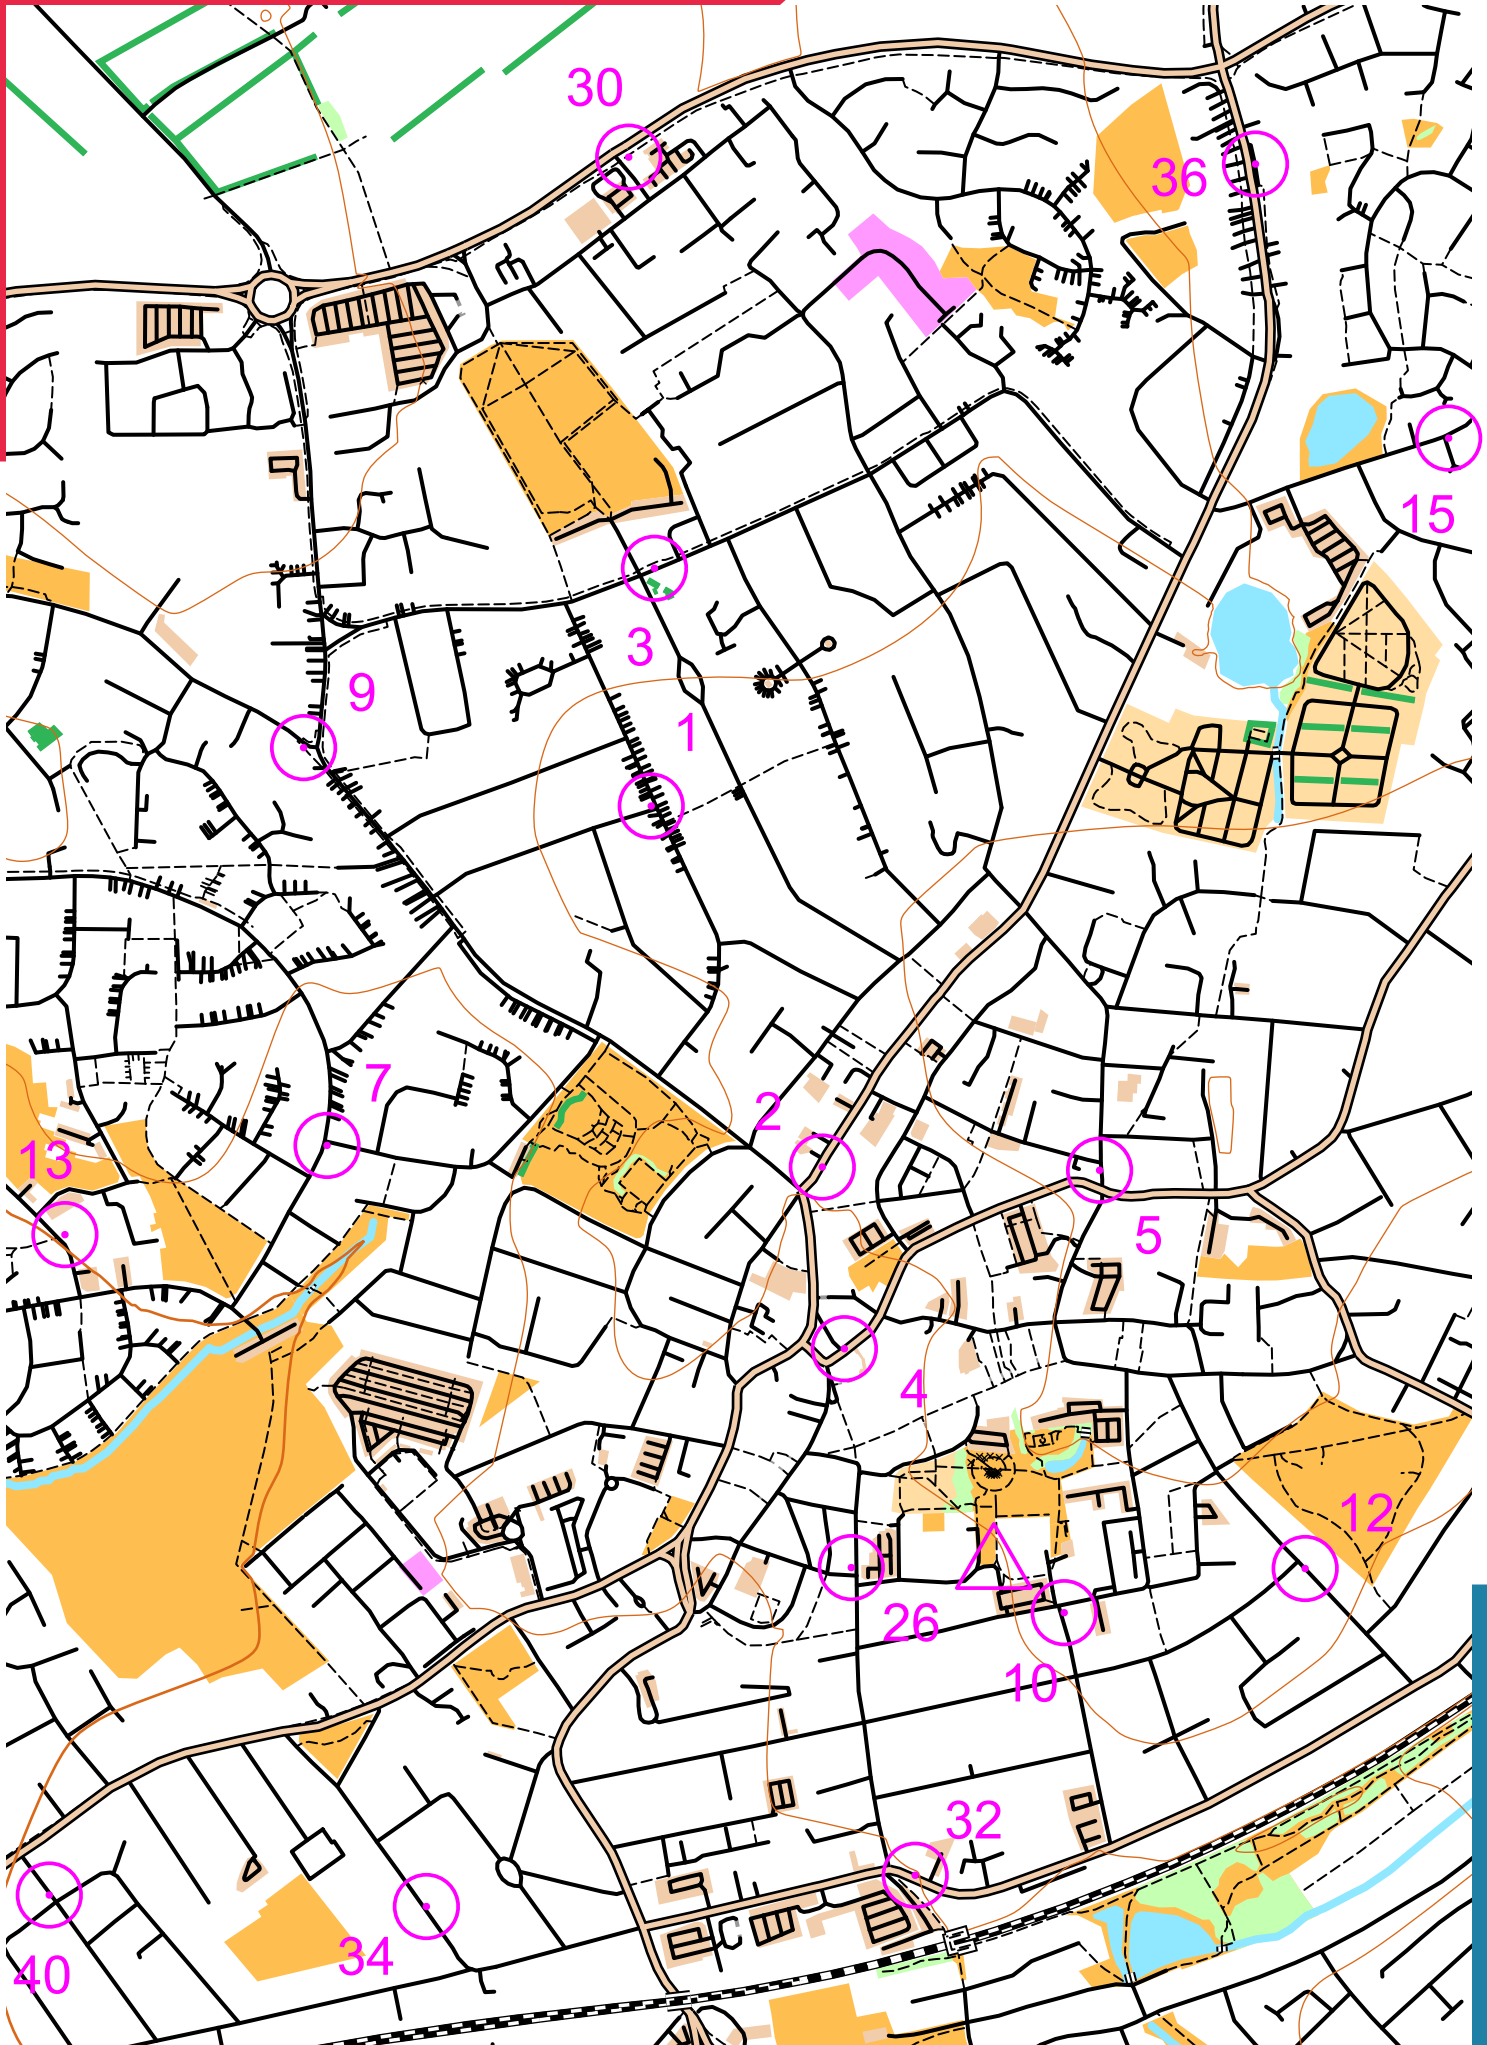

# HINCKLEY MAIL BOX MASH

scale 1:10000, contours 10m  
500m

Map data (c) OpenStreetMap, available under the Open Database Licence.  
Contains OS data (c) Crown copyright & database right OS 2013-2017.  
OOM created by Oliver O'Brien. Make your own: <http://oomap.co.uk/>